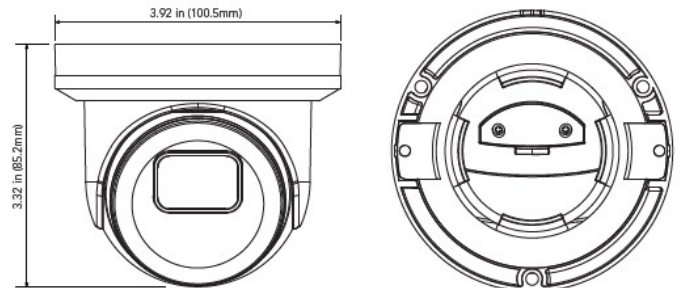

**FUNCTIONS**

- 5MP ( 2592 x 1944 ) @ 20fps
- Max. Resolution: 2592 x 1944
- Supports Smart H.265/H.264 Encoding
- True Day & Night ICR
- Up to 98 ft. IR Illumination
- Fixed 2.8mm Lens
- 3D DNR, True WDR, HLC, BLC and ROI Encoding
- Supports Triple Streams
- Supports Remote Access with Windows, macOS, iOS and Android
- IP67 Ingress Protection
- Operating Temperature: -22°F - 131°F
- DC12V / PoE (802.3af, ≤6W)

**DIMENSIONS**

Unit : inch (mm)

**OPTIONAL ACCESSORIES**

AVM-JB-SE-S1  
 JUNCTION BOX

AVM-CWM-EV-S1  
 COMPACT WALL MOUNT

AVM-HWM-E-S1  
 HEAVY-DUTY WALL MOUNT

AVM-HCM-E-S1  
 CEILING MOUNT

AVM-CRM-A1  
 CORNER MOUNT